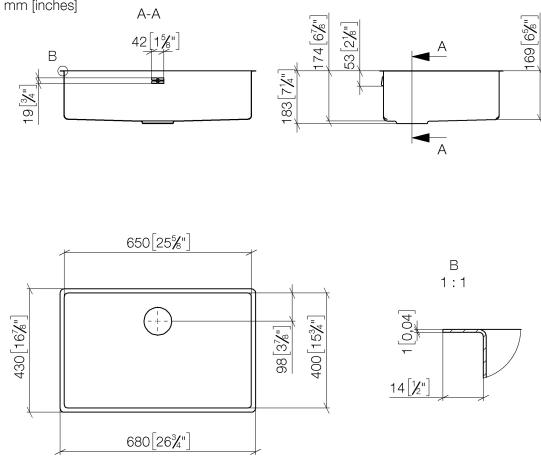

Drain and overflow set not included in the scope of supply. See Required miscellaneous.

Required miscellaneous

Pop-up waste and overflow with electronic control - Stainless Steel 10 410 003-85
 • 3½" electronic drain valve (TouchFlow)

Required miscellaneous

Pop-up waste and overflow closable by hand - Stainless Steel 10 400 003-85
 • 3½" drain valve closable by hand

Required miscellaneous

Pop-up waste and overflow with knob - Stainless Steel 10 405 003-85
 • 3½" strainer waste valve

Single sink - Stainless Steel

38 650 003

mm [inches]

Single sink - Stainless Steel

38 650 003

Spare parts list

No.	Item Number	Name	Quantity used	Delivery time
1	10 410 003-85	Pop-up waste and overflow with electronic control - Stainless Steel	1	2
2	10 400 003-85	Pop-up waste and overflow closable by hand - Stainless Steel	1	2
3	10 405 003-85	Pop-up waste and overflow with knob - Stainless Steel	1	2